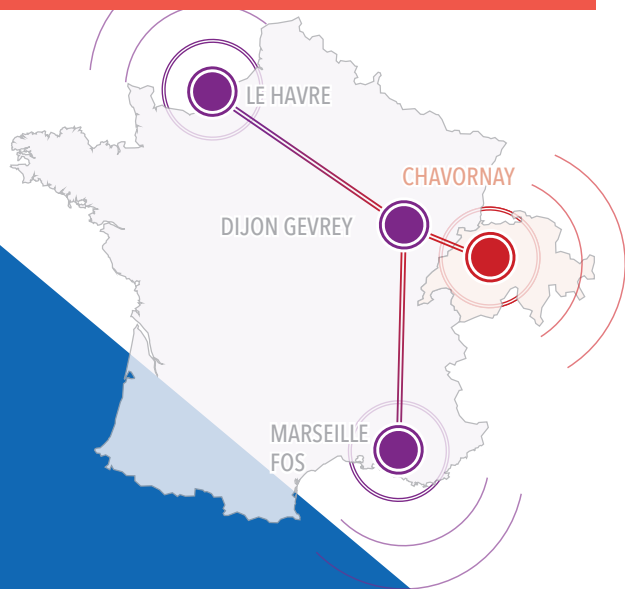

President

**NAVILAND CARGO**

are pleased to invite you to one of the two sessions organized:

**Geneva**  
On June 19<sup>th</sup>  
11h

Crowne Plaza, Geneva Airport

**Lausanne**  
On June 20<sup>th</sup>  
11h

Hôtel Mövenpick

to present the new rail service

**Le Havre, Chavornay, Marseille Fos**

operated by **Naviland Cargo**

**11h:** Welcome  
**11h30:** Presentations and talks  
**13h:** networking cocktail

**Register now:**